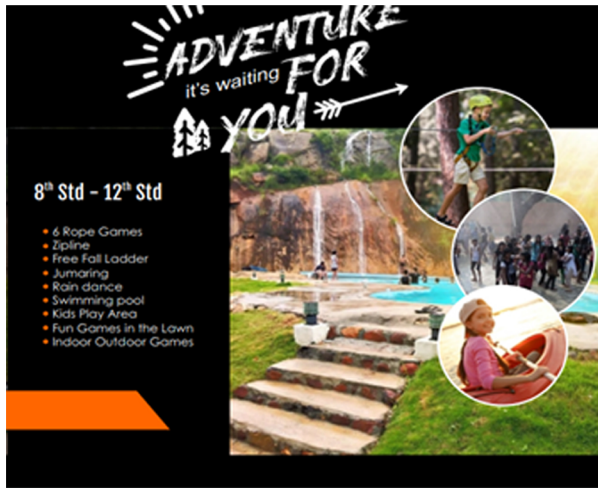

## Things to Enjoy:

Rain Dance

Mini Pool

Kids Play Area

Mini Trek

Fun Games on Lawn

Indoor / Outdoor Games

## Things to Enjoy:

Rain Dance

Swimming Pool

Kids Play Area

6 Rope Course Adventure

Zip Line Adventure

Free Fall Ladder

Jumaring